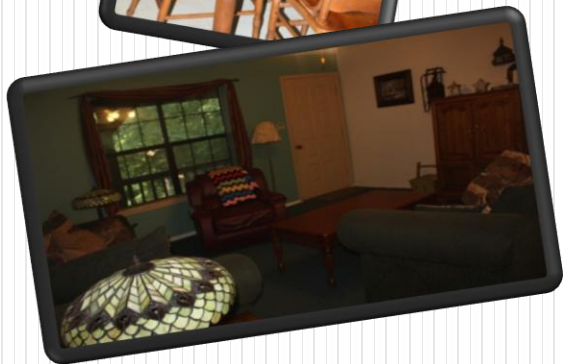

Restoration House

Decorated in a country hunting and fishing lodge theme, Restoration House is fully equipped with six private bedrooms and three full baths. A living room, dining room and fully equipped kitchen accommodate all of your needs with the comforts of home. A beautiful wraparound porch overlooks scenic paths and is situated on the edge of our 14 acre wooded walking trails. Every room has a queen size or full size bed, and many have additional bunks or twin beds. All beds are beautifully appointed with patchwork quilts designed to encourage relaxation. The kitchen is fully equipped with a large family table, full size refrigerator, stove, microwave, toaster, and coffee maker, dishes, silver and basic cookware.